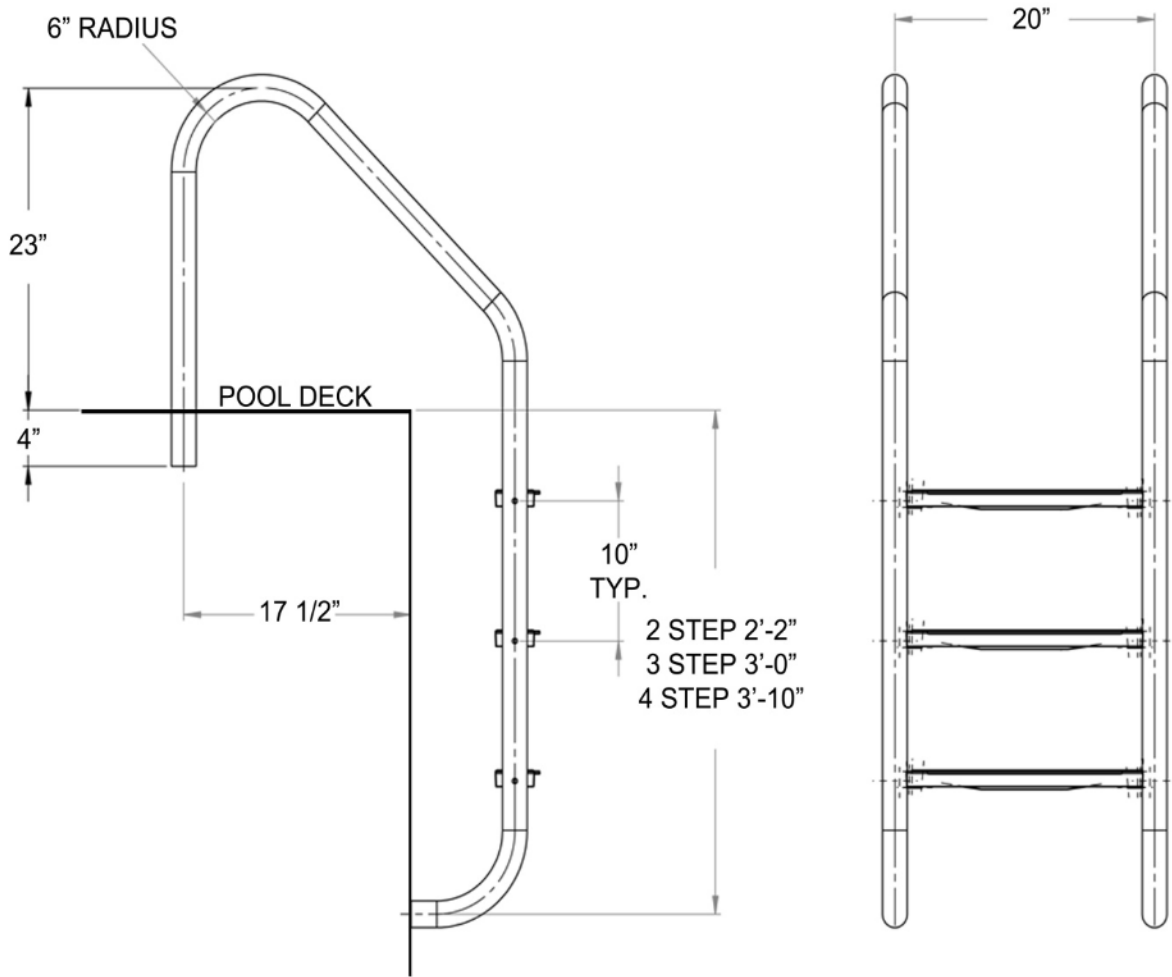

"Global Pool Products is committed to engineering and manufacturing world class products in the pool industry"

Classic Ladder – Technical Spec Sheet

Global Pool Products
 684 N. Port Crescent, Suite C
 Bad Axe, MI 48413
 P: 989-269-5900 TF: 866-712-0606
 Fax: 989-269-5902